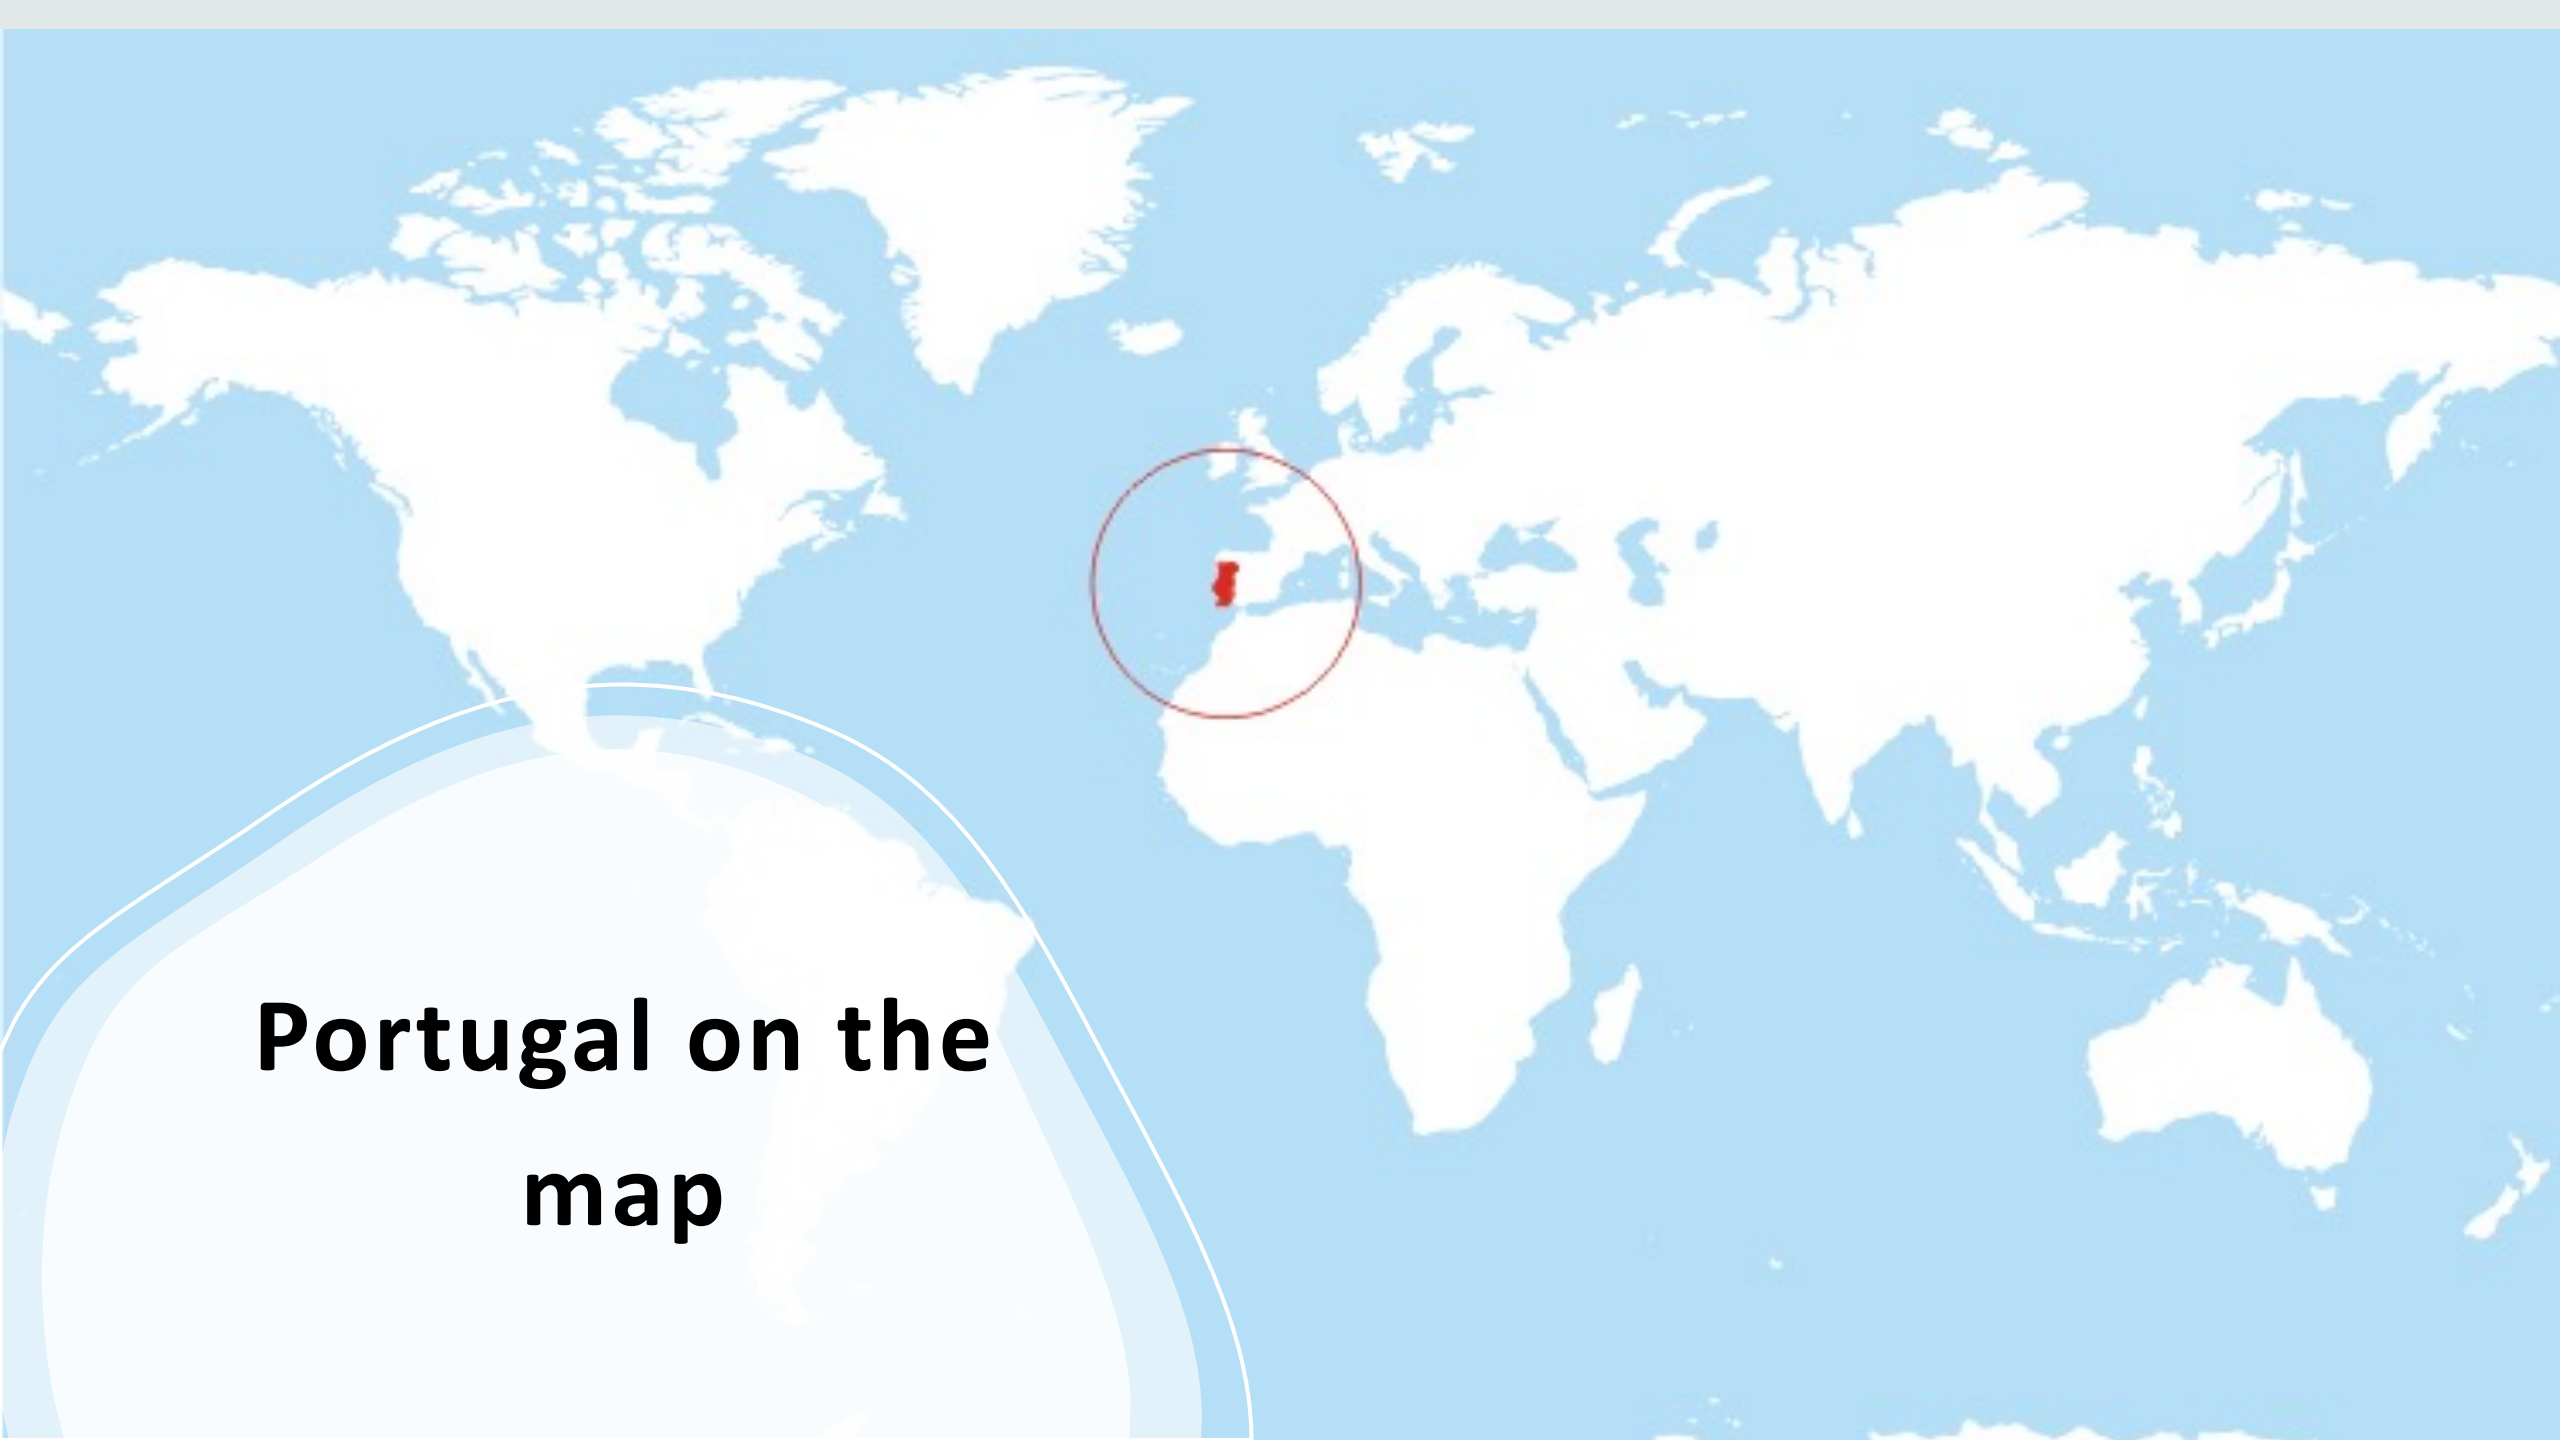

Mother Tongue Presentation

Carolina Bleck DP1

Guess!

- It is a country in Europe
- The main colors in the flag are: red; green; yellow
- It starts with a P

Portugal

What does the flag represent?

**Portugal on the
map**

11 regions

**The Iberian
Peninsula**

**What is Portugal good
at?**

Famous monuments

Torre de Belém

Terreiro do Paço

Palácio da Pena

Cristo Rei

The image shows two women in traditional national costumes dancing in front of a large, ornate stone building. The woman on the left is wearing a red and black dress with a white long-sleeved blouse and a red headscarf. The woman on the right is wearing a blue and black dress with a white long-sleeved blouse and a blue headscarf. Both dresses are highly decorated with colorful patterns and embroidery. The background is a large, multi-story stone building with many windows and arches, likely a historical or religious structure. The sky is blue with some clouds. The overall scene is bright and festive.